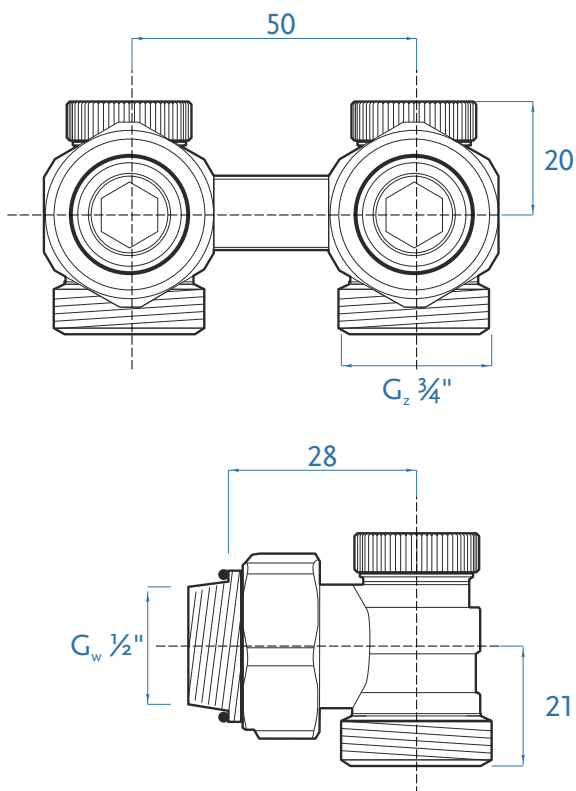

REQUIRED ADAPTERS

Type	Dimension	Finishing	Indeks
ADAPTER for PEX	16 x 2 x ¾"	NICKEL	2207011121
ADAPTER for COPPER PIPE	15 x ¾"	CHROME	2207011124
ADAPTER for COPPER PIPE	15 x ¾"	NICKEL	2207011122
CENTRIC PIPE	½" GZ x 15 x 150	CHROME	2207011125

• ACCESSORIES •

PODZIAŁKA NA POKRĘTLE

Ustawienie	1	2	3	4	5	6
Temperatura (°C)	8	12	16	20	24	28

... w ciepłej atmosferze