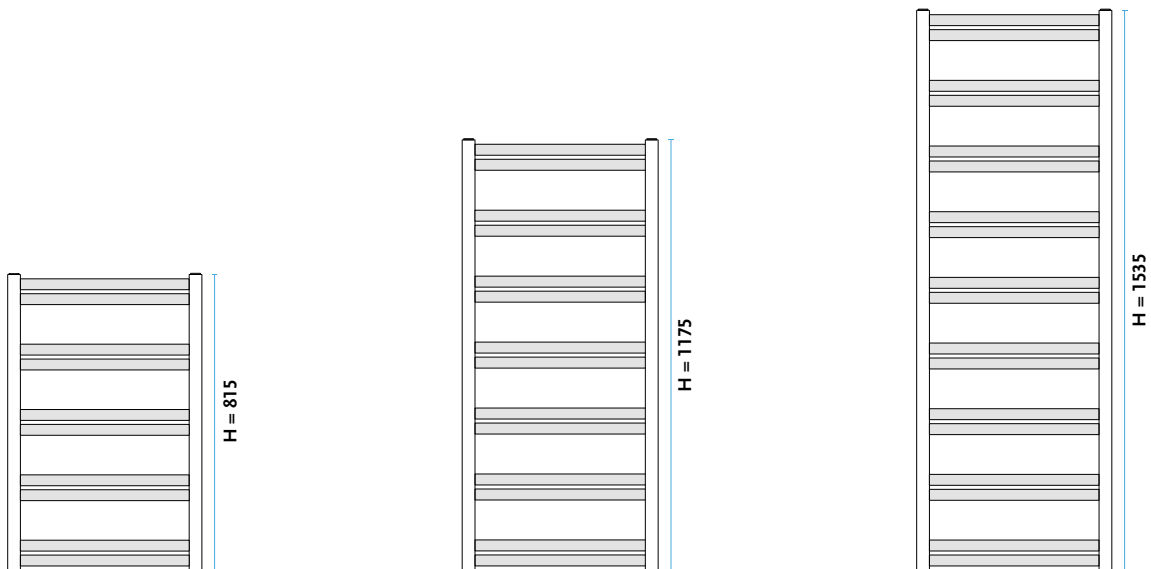

Supplied as standard in white [01] with type 11 connection.
The valves shown in the photo are optional accessories available at an additional cost.

SEE RECOMMENDED ACCESSORIES

Type:	AMV - bathroom radiator
Material:	Low carbon steel
Construction:	Pipe profile 30x20; Collector profile 35 x 35
Work pressure:	Up to 0,8 MPa (8 bar)
Work temperature:	Up to 95°C
Standard equipment:	Plug standard ½" Air vent manual standard ½" Bracket type Z20
Standard finishing:	White colour [01]
Connection:	Thread ½"

H - height; W - width; D - depth; C - connection spacing

MAVI	Height H [mm]	Width W [mm]	Depth D [mm]	Connection C [mm]	Heat output			Product INDEKS	version CODE
					55/45/20°C	75/65/20°C	90/70/20°C		
AMV 80/40	815	435	75	400	160	303	381	1011514384	1101
AMV 110/40	1175	435	75	400	225	427	537	1011514386	1101
AMV 150/40	1535	435	75	400	289	551	694	1011514388	1101
AMV 80/50	815	535	75	500	188	356	447	1011514390	1101
AMV 110/50	1175	535	75	500	264	501	630	1011514392	1101
AMV 150/50	1535	535	75	500	340	648	816	1011514394	1101