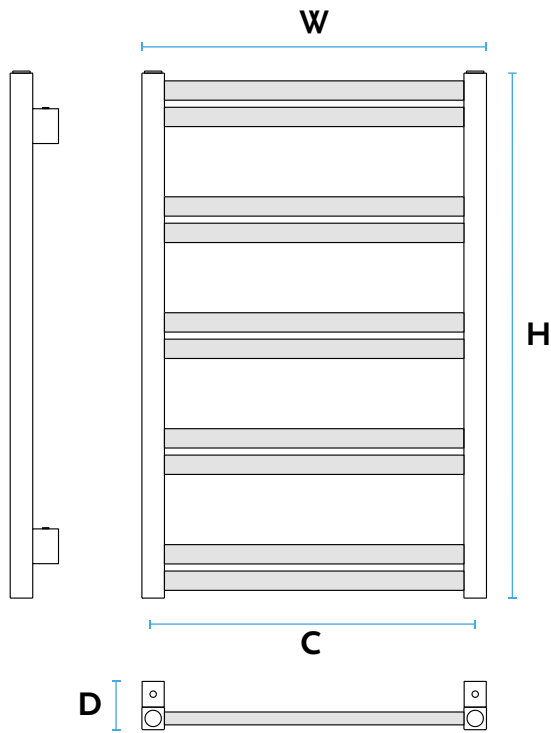

Supplied as standard in white [01] with type 11 connection.
The valves shown in the photo are optional accessories available at an additional cost.

SEE RECOMMENDED ACCESSORIES

Type:	AMV - bathroom radiator
Material:	Low carbon steel
Construction:	Pipe profile 30x20; Collector profile 35 x 35
Work pressure:	Up to 0,8 MPa (8 bar)
Work temperature:	Up to 95°C
Standard equipment:	Plug standard ½" Air vent manual standard ½" Bracket type Z20
Standard finishing:	White colour [01]
Connection:	Thread ½"

	STANDARD
Connection diagrams	[C]
Connection codes	
	2 - manual air vent ½" 3 - plug ½"

RECOMMENDED ACCESSORIES

	For connection type [11], a set of supply and shut-off valves with a colored thermostatic head
--	--

H - height; W - width; D - depth; C - connection spacing

MAVI	Height H [mm]	Width W [mm]	Depth D [mm]	Connection C [mm]	Heat output			Product INDEKS	version CODE
					55/45/20°C	75/65/20°C	90/70/20°C		
AMV 80/40	815	435	75	400	160	303	381	1011514384	1101
AMV 110/40	1175	435	75	400	225	427	537	1011514386	1101
AMV 150/40	1535	435	75	400	289	551	694	1011514388	1101
AMV 80/50	815	535	75	500	188	356	447	1011514390	1101
AMV 110/50	1175	535	75	500	264	501	630	1011514392	1101
AMV 150/50	1535	535	75	500	340	648	816	1011514394	1101