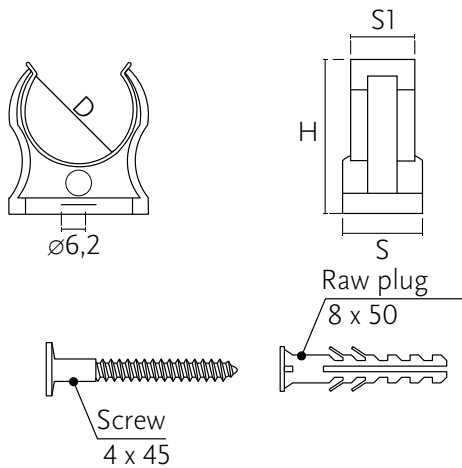

SINGLE CLIP | K

Single clip with screw and raw plug

Material:	Plastic
Recommended use:	For fixing instalations inside buildings

Type	pipe diameter-D [mm]	Packing			Indeks	
		S	H	S1		
KLIPS K 10-12	10-12	6	18	9	100	1031511110
KLIPS K 15	15	14,5	27	13	100	1031511120
KLIPS K 18	18	18	31	14,5	100	1031511130
KLIPS K 22	22	18	46	15	50	1031511140
KLIPS K 28	28	18	46	15	50	1031511150