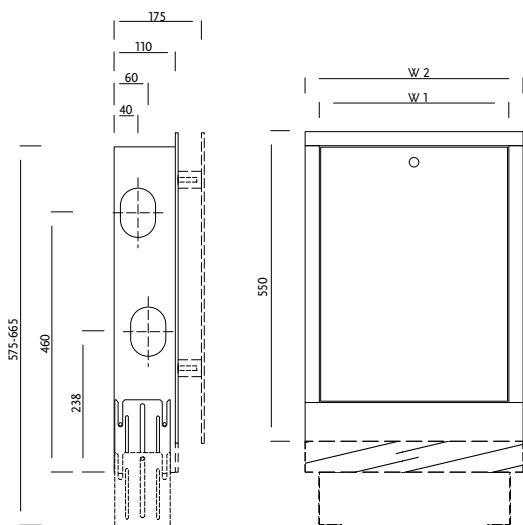

SGP/n |

Build in wall box with mask cover
for central heating manifolds

Material:	Steel
Corrosion protection:	Degreasing Passivation Powder painting
Paint color:	White [01]
Warranty:	2 years
Recommended use:	for instalation central heating manifolds manifold .

KEY FEATURES

- Easy, clean assembly of the manifold
- Wide access to the manifold during assembly
- Less probable of damaging to the frame and cabinet door during manifold assembly
- Galvanized cabinet body
- Powder coated frame and cabinet doors
- Additional mask cover

Type	Width [W1] mm	Width [W2] mm	Height [H] mm	Depth [D] mm	Indeks	Quantities on the pallet
SGP/n - 0	335	380	575-665	110-175	1041112210	57 pcs.
SGP/n - 1	435	480	575-665	110-175	1041112220	43 pcs.
SGP/n - 2	565	610	575-665	110-175	1041112222	31 pcs.
SGP/n - 3	715	760	575-665	110-175	1041112224	28 pcs.
SGP/n - 4	795	840	575-665	110-175	1041112226	23 pcs.
SGP/n - 5	965	1010	575-665	110-175	1041112230	21 pcs.
SGP/n - 6	1130	1175	575-665	110-175	1041112231	20 pcs.