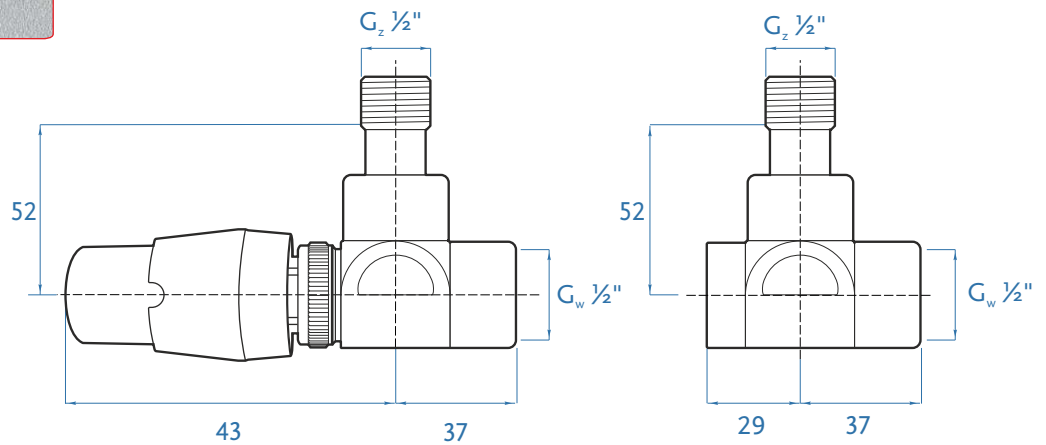

SMART 1

Picture presents

Full set supply valve with thermostatic head and return valve in colour

Colour: Quartz 1

Full set contains:

Supply Thermostatic valve in colour

Return valve in colour

Thermostatic head M30 x 1,5

REQUIRED ADAPTERS

Type	Dimension	Finishing	Indeks
ADAPTER for PEX	16 x 2 x 3/4"	NICKEL	2207011121
ADAPTER for COPPER PIPE	15 x 3/4"	CHROME	2207011124
ADAPTER for COPPER PIPE	15 x 3/4"	NICKEL	2207011122
CENTRIC PIPE	1/2" GZ x 15 x 150	CHROME	2207011125