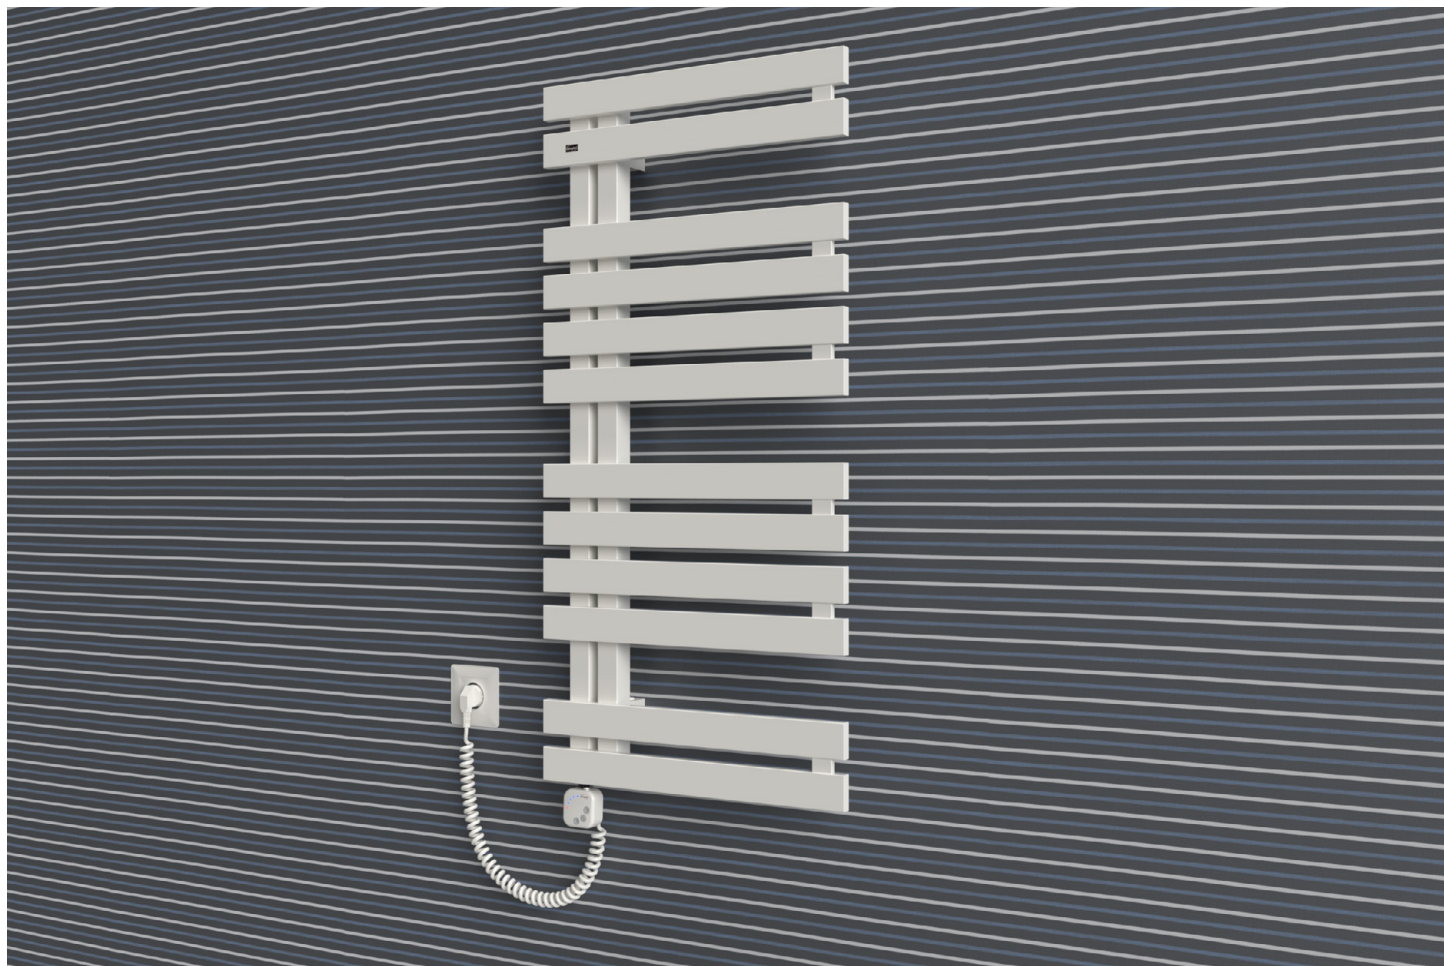

Gorgiel ... in warm atmosphere

CREST e

ELEKTRYCZNY

KARTA TECHNICZNA

PREMIUM LINE

KEY FEATURES

- Ease of assembly
- No visible bracket
- Perfect for any bathroom due to its flat design
- Original and aesthetic performance
- The dryer complies with the EN standard
- Guaranteed high quality

As standard supplied in white with the electric heater connected in position 01 [see connection diagram]

Type:	ACRe - electric dryer
Material:	Low carbon steel, unalloyed
Construction:	Pipe profile 50 x 15 Collector 35 x 35
Surface finish:	Standard color is white [01]