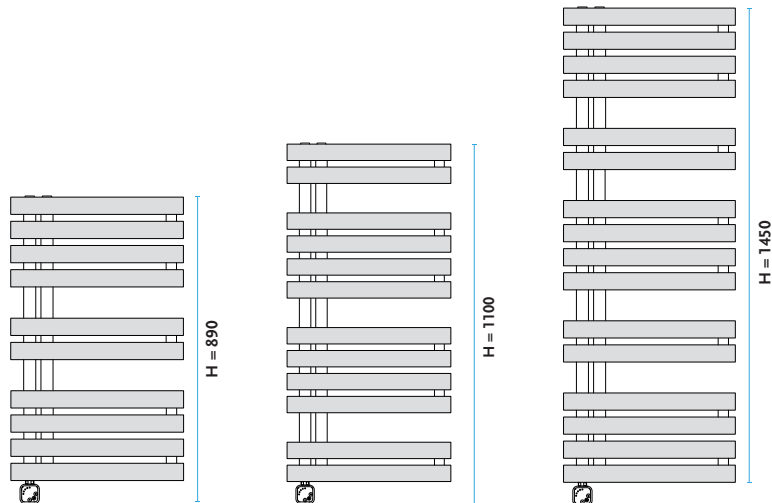

CREST e ELEKTRICZNY	Height		Width	Depth	Heater	INDEKS	Version CODE
	H [mm]	Hg [mm]	W [mm]	D [mm]	[W]		
ACRe 80/50	890	820	500	90	400	1E115143270101	
ACRe 100/50	1100	1030	500	90	400	1E115143280101	
ACRe 140/50	1450	1380	500	90	500	1E115143290101	

The heater construction

1. Heating element
2. Controller housing
3. Switch (on / off)
4. Downward temperature control
5. Temperature control "up"
6. LED indicator
7. Power cord

H - total height; Hg - radiator height; W - width; D - depth;