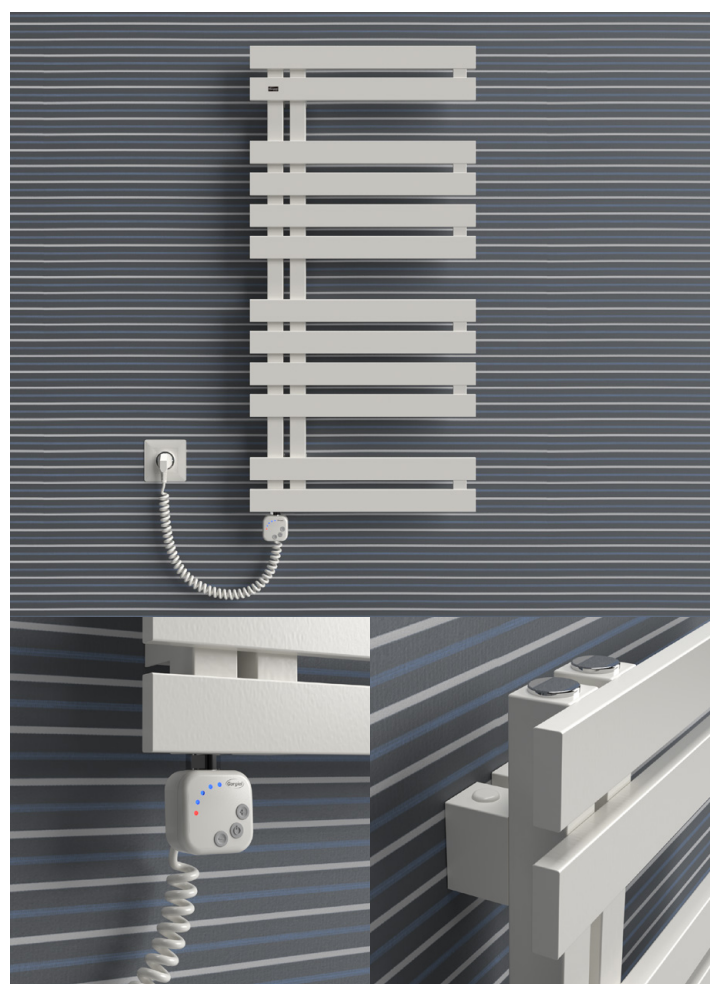

Gorgiel ... in warm atmosphere

CREST e

ELEKTRYCZNY

KARTA TECHNICZNA

PREMIUM LINE

KEY FEATURES

- Ease of assembly
- No visible bracket
- Perfect for any bathroom due to its flat design
- Original and aesthetic performance
- The dryer complies with the EN standard
- Guaranteed high quality

As standard supplied in white with the electric heater connected in position 01 [see connection diagram]

Type:	ACRe - electric dryer
Material:	Low carbon steel, unalloyed
Construction:	Pipe profile 50 x 15 Collector 35 x 35
Surface finish:	Standard color is white [01]