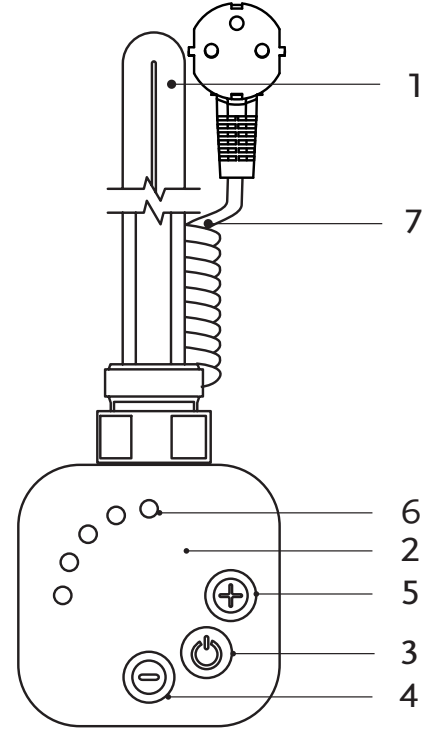

As standard supplied in white with the electric heater connected in position 01 [see connection diagram]

Type:	ACRe - electric dryer
Material:	Low carbon steel, unalloyed
Construction:	Pipe profile 50 x 15 Collector 35 x 35
Surface finish:	Standard color is white [01]

ELECTRIC HEATER

Power:	230 VAC, 50 Hz
Housing protection degree:	IPx 4
Heater connection	½"

	STANDARD
Connection diagram	[E] 
Connection codes	

2 - air vent ½"
3 - plug ½"

FUNCTIONS OF THE ELECTRIC HEATER

CREST e ELEKTRICZNY	Height		Width	Depth	Heater	INDEKS	Version CODE
	H [mm]	Hg [mm]	W [mm]	D [mm]	[W]		
ACRe 80/50	890	820	500	90	400	1E115143270101	
ACRe 100/50	1100	1030	500	90	400	1E115143280101	
ACRe 140/50	1450	1380	500	90	500	1E115143290101	

The heater construction

1. Heating element
2. Controller housing
3. Switch (on / off)
4. Downward temperature control
5. Temperature control "up"
6. LED indicator
7. Power cord

H - total height; Hg - radiator height; W - width; D - depth;