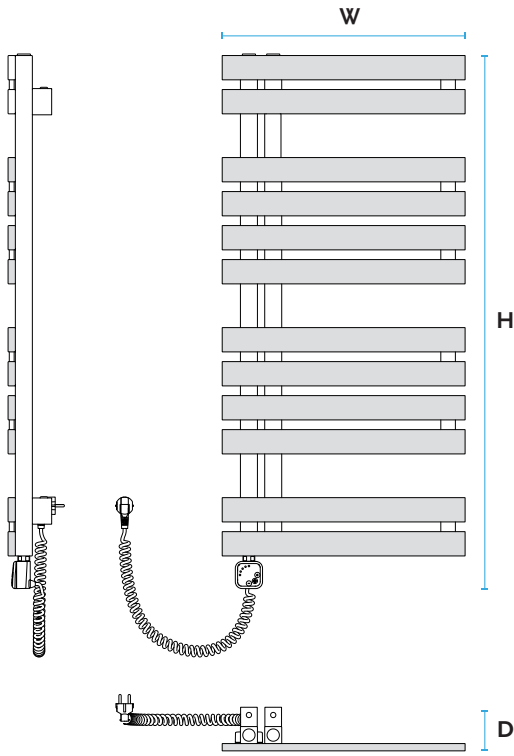

As standard supplied in white with the electric heater connected in position 01 [see connection diagram]

Type:	ACRe - electric dryer
Material:	Low carbon steel, unalloyed
Construction:	Pipe profile 50 x 15 Collector 35 x 35
Surface finish:	Standard color is white [01]

ELECTRIC HEATER

Power:	230 VAC, 50 Hz
Housing protection degree:	IPx 4
Heater connection	½"

	STANDARD
Connection diagram	[E] 
Connection codes	

2 - air vent ½"
3 - plug ½"

FUNCTIONS OF THE ELECTRIC HEATER

CREST e ELEKTRICZNY	Height		Width	Depth	Heater	INDEKS	Version CODE
	H [mm]	Hg [mm]	W [mm]	D [mm]	[W]		
ACRe 80/50	890	820	500	90	400	1E115143270101	
ACRe 100/50	1100	1030	500	90	400	1E115143280101	
ACRe 140/50	1450	1380	500	90	500	1E115143290101	

The heater construction

1. Heating element
2. Controller housing
3. Switch (on / off)
4. Downward temperature control
5. Temperature control "up"
6. LED indicator
7. Power cord

H - total height; Hg - radiator height; W - width; D - depth;