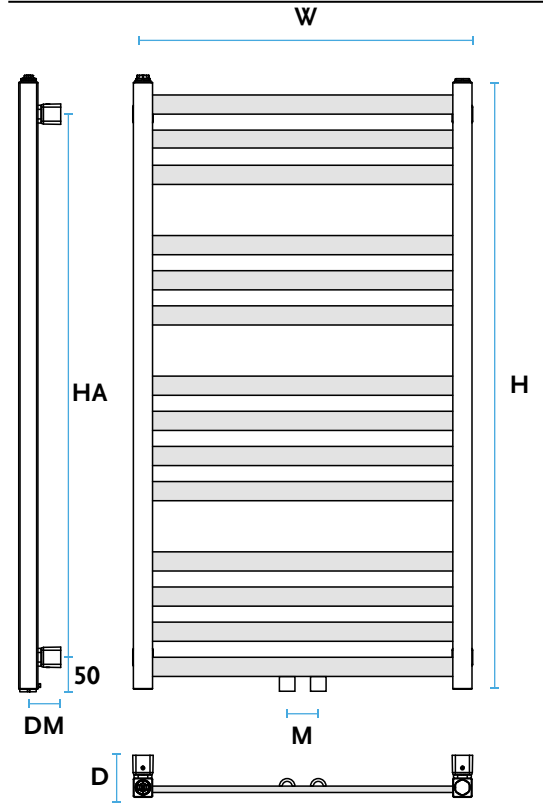

	STANDARD
Connection diagram	[C] 
Connection code	OPTION
	[M] 
	2 - plug ½" 3 - air vent ½" 4 - plug installed as standard possibility of installing an electric heater

# AMUR

AMUR	H [mm]	W [mm]	D [mm]	C [mm]	M [mm]	55/45/20°C [W]	75/65/20°C [W]	90/70/20°C [W]	INDEKS	[kg]	[dm <sup>3</sup> ]
AAM 95/38	950	380	65-75	350	50	162	305	383	10115144331101	5,76	2,34
AAM 120/38	1225	380	65-75	350	50	206	391	491	10115144341101	7,42	3,01
AAM 145/38	1445	380	65-75	350	50	243	462	581	10115144351101	8,93	3,61
AAM 75/53	730	530	65-75	500	50	166	313	392	10115143651101	5,65	2,16
AAM 95/53	950	530	65-75	500	50	213	403	506	10115143661101	7,24	2,78
AAM 120/53	1225	530	65-75	500	50	272	516	649	10115143671101	9,33	3,58
AAM 145/53	1445	530	65-75	500	50	321	610	768	10115143681101	11,26	4,30

[1] - connection type

[2] - connection type

H - height; W - width; D - depth; C - installation connection spacing  
DC; DM = 50-60; HA = H - 100

**GORGIEL GROUP Sp. zo.o. Sp.k.**

Karpicko, 64-200 Wolsztyn  
ul. Poznańska 10