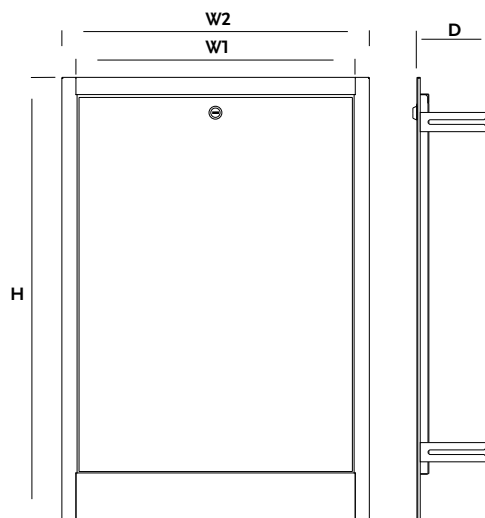

### KEY FEATURES

- Easy, clean assembly of the manifold
- Wide access to the manifold during assembly
- Less probable of damaging to the frame and cabinet door during manifold assembly
- Powder coated frame and cabinet doors
- RDP 6 Frame and doors equipped with two locks
- Coin operated lock

Type	Szerokość [W1] mm	Szerokość [W2] mm	Wysokość [H] mm	Indeks
RDP - 0	335	380	550	1041112305
RDP - 1	435	480	550	1041112310
RDP - 2	565	610	550	1041112320
RDP - 3	715	760	550	1041112330
RDP - 4	795	840	550	1041112340
RDP - 5	965	1010	550	1041112350
RDP - 6	1130	1175	550	1041112351