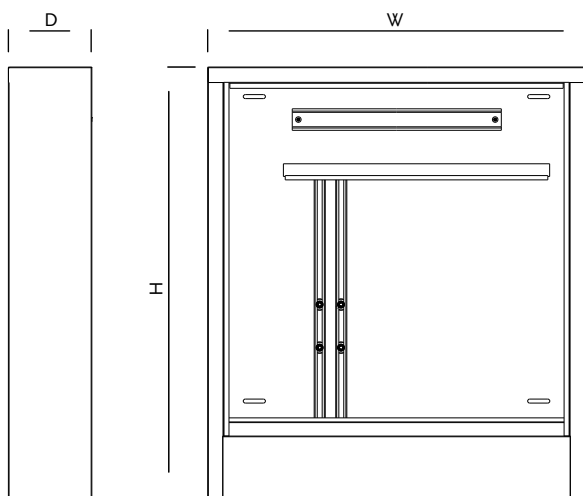

SGNWX/Z | 135 mm

On wall-mounted cabinet with removable backs
 deep 135 mm high 700 mm
 for central heating manifolds

Material:	Steel sheet
Corrosion protection:	Degreasing Passivation Powder painting
Color:	White [01]
Warranty:	2 years
Purpose:	For installing heating manifolds in the central heating system.

KEY FEATURES:

- Easy, clean manifold assembly
- **Removable back enables wide access to the manifold during installation**
- Galvanized cabinet back
- Less chance of cabinet body and door damage
- **Galvanized Mounting for control bar - EURO rail**
- Manifold mounting rails bolts and screws, made of galvanized steel
- The body of the box is entirely powder coated
- Box SGNWX/Z 5 and 6 are equipped with two locks

SGNWX G - 6

Type	Width [W] mm	Height [H] mm	Depth [D] mm	Index
SGNWX G - 1	485	700	135	1041111322
SGNWX G - 2	615	700	135	1041111323
SGNWX G - 3	760	700	135	1041111324
SGNWX G - 4	845	700	135	1041111325
SGNWX G - 5	1015	700	135	1041111326