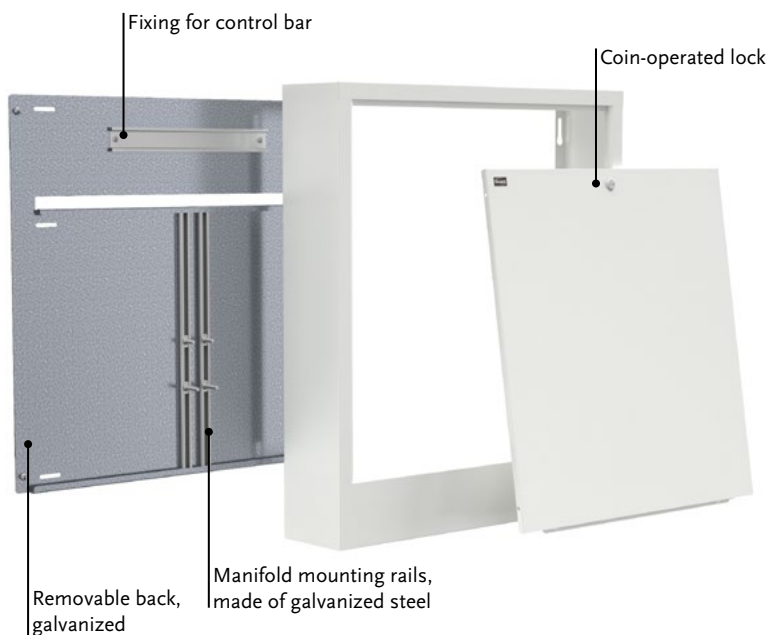

SGNWX/Z | 135 mm

On wall-mounted cabinet with removable backs
 deep 135 mm high 700 mm
 for central heating manifolds

Material:	Steel sheet
Corrosion protection:	Degreasing Passivation Powder painting
Color:	White [01]
Warranty:	2 years
Purpose:	For installing heating manifolds in the central heating system.

KEY FEATURES:

- Easy, clean manifold assembly
- **Removable back enables wide access to the manifold during installation**
- Galvanized cabinet back
- Less chance of cabinet body and door damage
- **Galvanized Mounting for control bar - EURO rail**
- Manifold mounting rails bolts and screws, made of galvanized steel
- The body of the box is entirely powder coated
- Box SGNWX/Z 5 and 6 are equipped with two locks