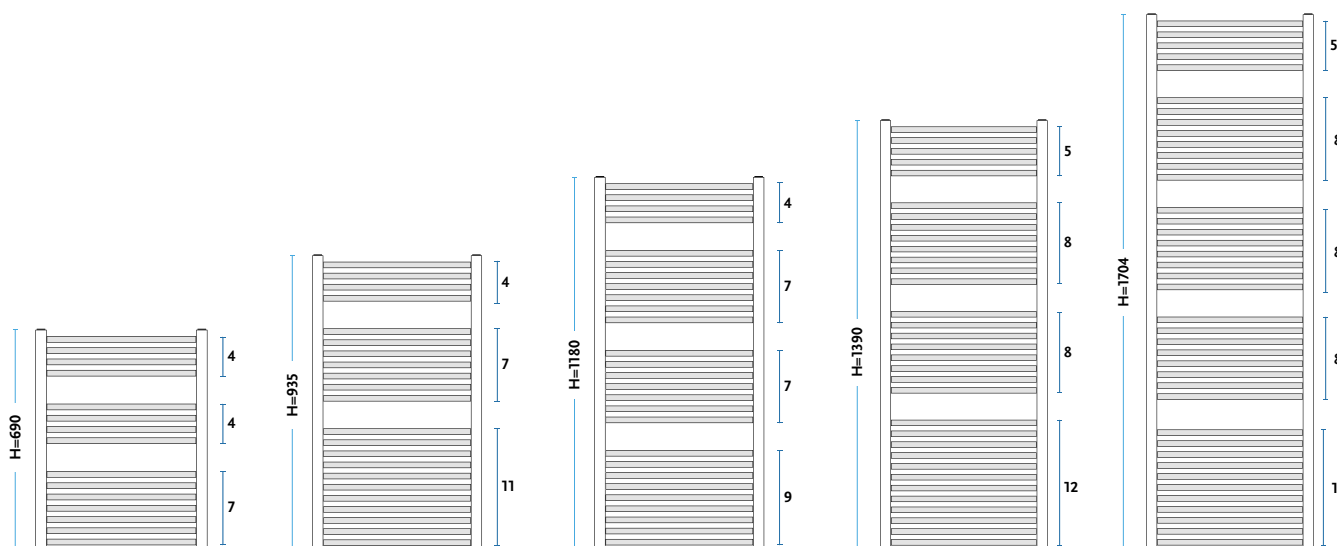

H - height; W - width; D - depth;

M - connection spacing;