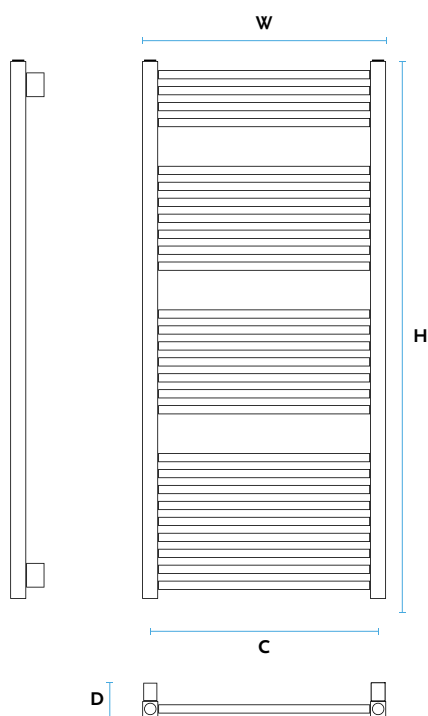

Supplied as standard in white [01] with type [11] connection. The valves shown in the photo are optional accessories available at an additional cost.

| | |
|---------------------|--|
| Type: | ARE - bathroom radiator |
| Material: | Low carbon steel, unalloyed |
| Construction: | Profile 20 x 20 Collector 35 x 35 |
| Work pressure: | Up to 1,0 MPa (10 bar) |
| Work temperature: | Up to 95°C |
| Standard equipment: | Premium plug ½" Premium air vent ½" Radiator bracket type Z 20 |
| Surface finish: | Standard color white [01] |
| Connection: | ½" |

| | STANDARD |
|--------------------|---|
| Connection diagram | [C]  |
| Connection code | |
| | 2 - air vent ½" 3 - plug ½" |

| RECTA | H [mm] | W [mm] | D [mm] | C [mm] | 55/45/20°C [W] | 75/65/20°C [W] | 90/70/20°C [W] | INDEKS | [kg] | [dm ³] |
|------------|--------|--------|--------|--------|-------------------|-------------------|-------------------|------------------------|-------|--------------------|
| ARE 70/45 | 690 | 435 | 75 | 500 | 155 | 292 | 366 | 1011514299 1101 | 6,04 | 3,11 |
| ARE 95/45 | 935 | 435 | 75 | 500 | 209 | 394 | 494 | 1011514300 1101 | 8,61 | 4,40 |
| ARE 120/45 | 1180 | 435 | 75 | 500 | 264 | 498 | 624 | 1011514303 1101 | 10,67 | 5,46 |
| ARE 140/45 | 1390 | 435 | 75 | 500 | 311 | 588 | 738 | 1011514304 1101 | 12,63 | 6,46 |
| ARE 170/45 | 1705 | 435 | 75 | 500 | 383 | 726 | 912 | 1011514305 1101 | 15,68 | 8,01 |
| ARE 70/55 | 690 | 535 | 75 | 500 | 188 | 353 | 442 | 1011514279 1101 | 7,09 | 3,57 |
| ARE 95/55 | 935 | 535 | 75 | 500 | 252 | 476 | 596 | 1011514280 1101 | 10,16 | 5,08 |
| ARE 120/55 | 1180 | 535 | 75 | 500 | 318 | 601 | 754 | 1011514281 1101 | 12,57 | 6,30 |
| ARE 140/55 | 1390 | 535 | 75 | 500 | 375 | 709 | 890 | 1011514282 1101 | 14,89 | 7,45 |
| ARE 170/55 | 1705 | 535 | 75 | 500 | 462 | 876 | 1100 | 1011514283 1101 | 18,50 | 9,24 |